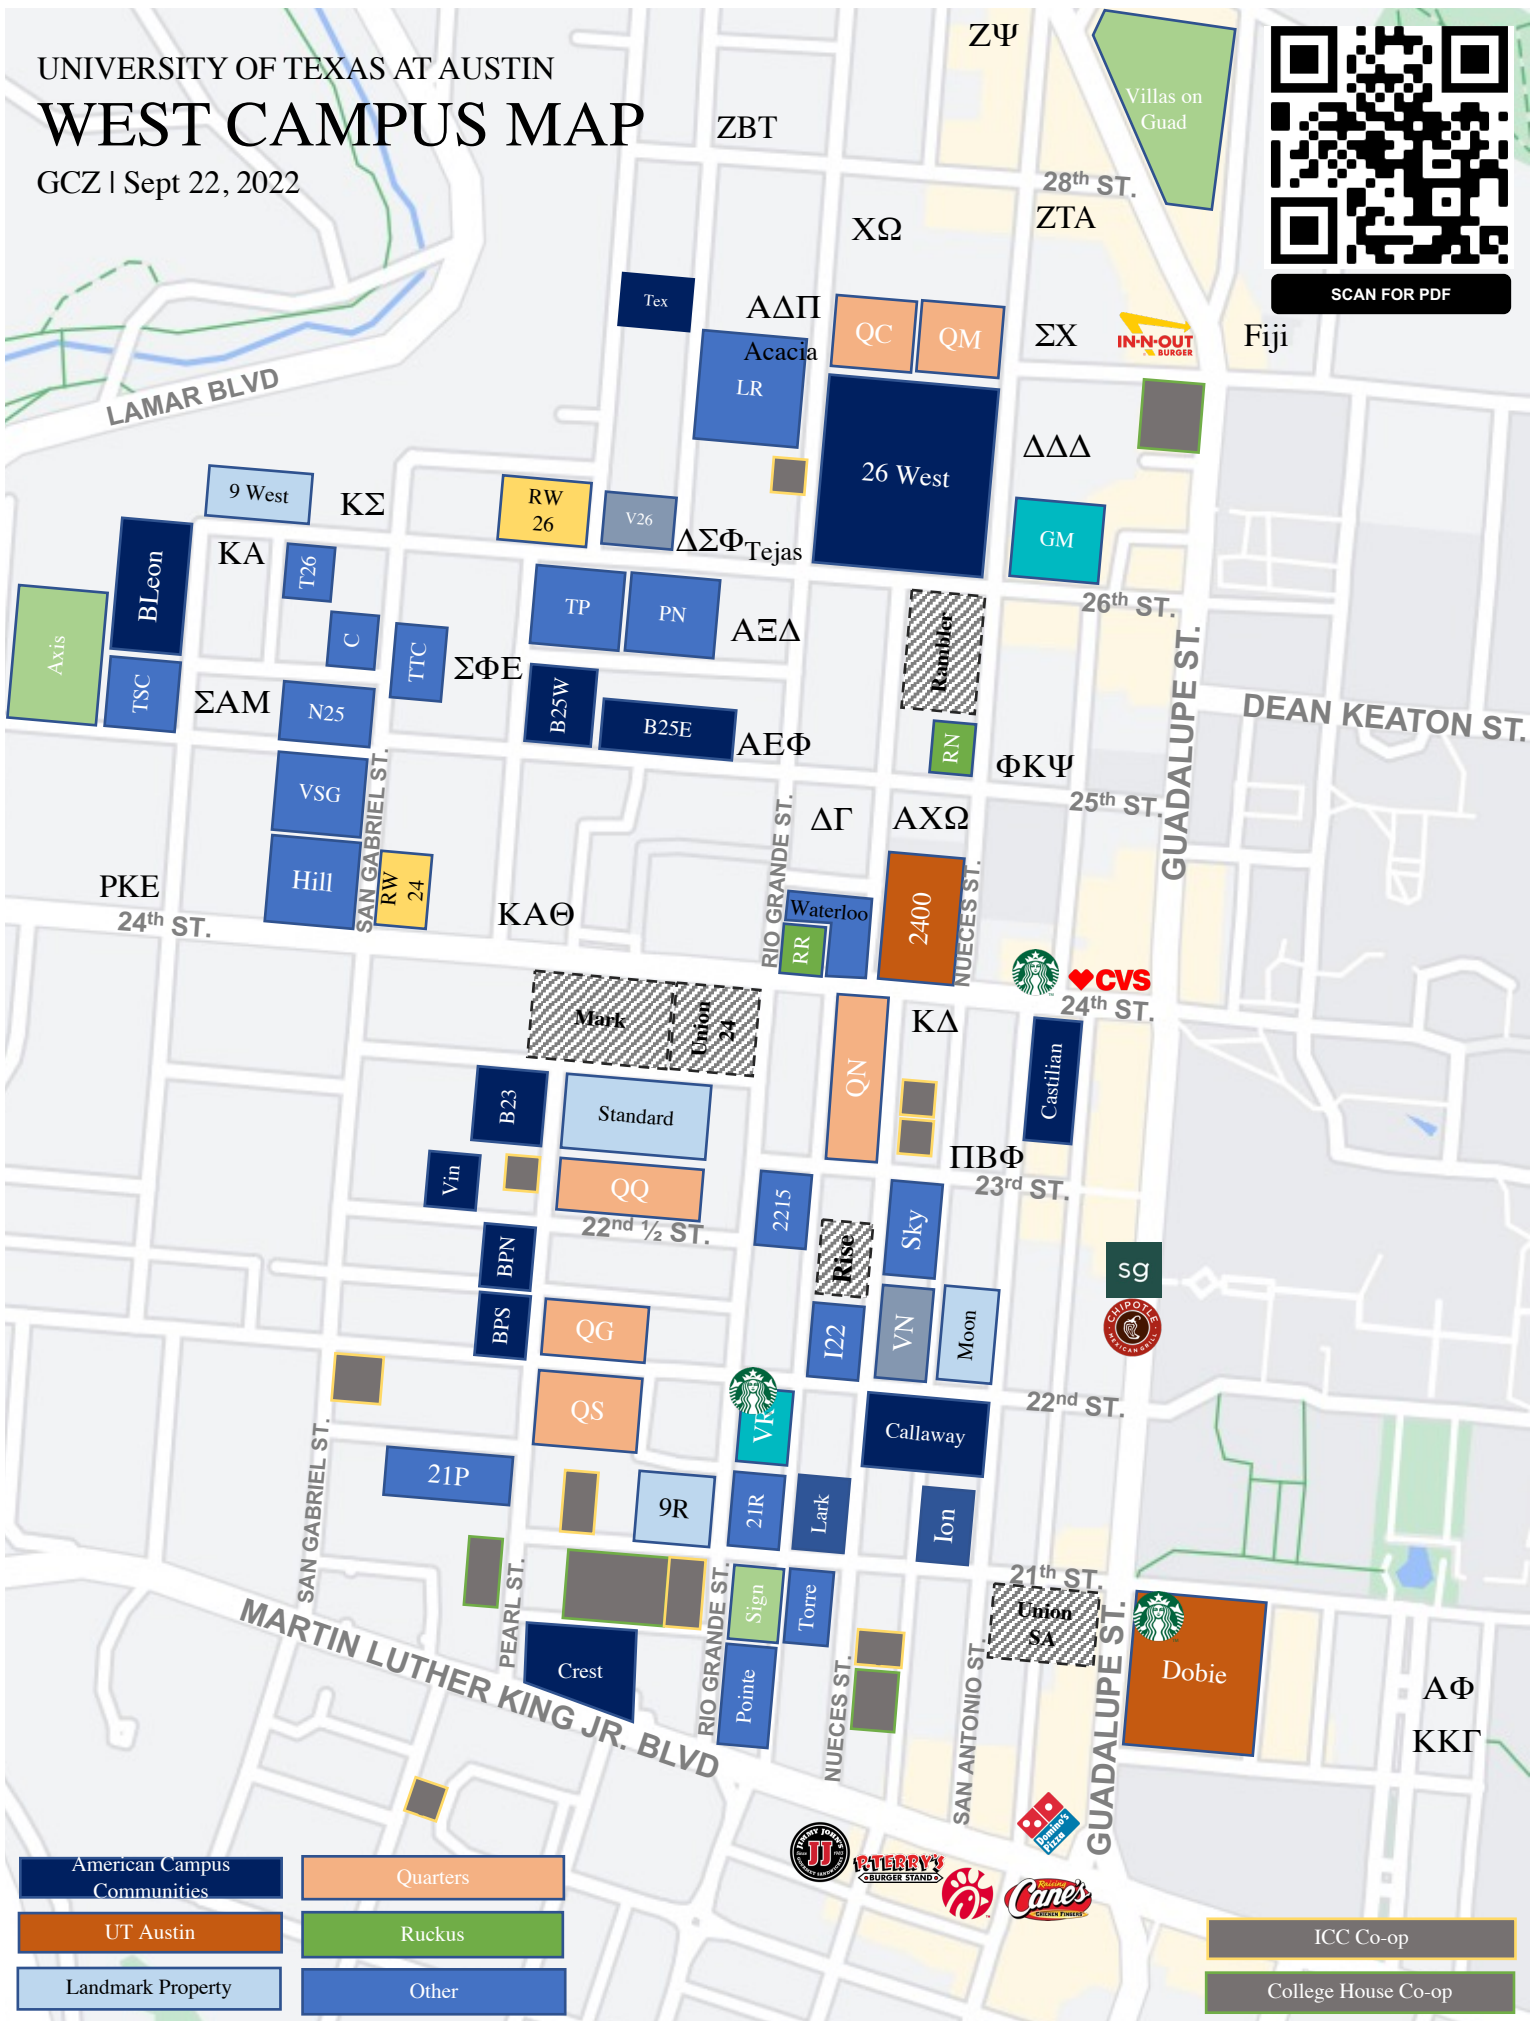

UNIVERSITY OF TEXAS AT AUSTIN  
**WEST CAMPUS MAP**

GCZ | Sept 22, 2022

SCAN FOR PDF

American Campus Communities
UT Austin
Landmark Property

Quarters
Ruckus
Other

ICC Co-op
College House Co-op

ACC		Ruckus		Other	
Calloway	Calloway	RR	Ruckus on Rio	Pointe	Pointe on Rio
Castilian	Castilian	RN	Ruckus on Nueces	Torre	Torre
Crest	Crest at Pearl	Scion		21R	21 Rio
26 West	26 West	Ion	Ion	21P	21 Pearl
B23	Block on 23rd	Lark	Lark	I22	Inspire on 22nd
B25E	Block on 25 <sup>th</sup> East	Peakmade		Sky	Skyloft
B25W	Block on 25 <sup>th</sup> West	VR	Villas on Rio	2215	Twenty Two 15
Bleon	Block on Leon	GM	GrandMarc	Waterloo	Yugo Waterloo
BPN	Block on Pearl North	Preiss		Hill	Hilltop
BPS	Block on Pearl South	Sign	Signature 1909	V26	Villas on 26th
Tex	Texan	VG	Villas on Guadalupe	LR	Legacy on Rio
Vin	Vintage	Axis	Axis West Campus	TSC	Texan Shoal Creek
University of Texas		Villas		TP	Texan Pearl
Dobie	Dobie	VN	Villas on Nueces	PN	Piazza Navona
2400	2400 Nueces	VSG	Villas on San Gabriel	TTC	Texan Tower Condos
Landmark		Regents West		C	The Corner Apartment
9R	Nine at Rio	RW24	Regents West on 24th	N25	Noble 2500
Standard	The Standard	RW26	Regents West on 26th	T26	Texan 26
Moon	Moontower	Under Construction			
Quarters		Rise	Expected Open 2024		
QG	Greyson	Mark	Expected Open 2024		
QS	Sterling	Rambler	Expected Open 2024		
QN	Nueces	Union 24	Expected Open 2025		
QC	Cameron	Union SA	Expected Open 2025		
QM	Montgomery				
QK	Karnes				